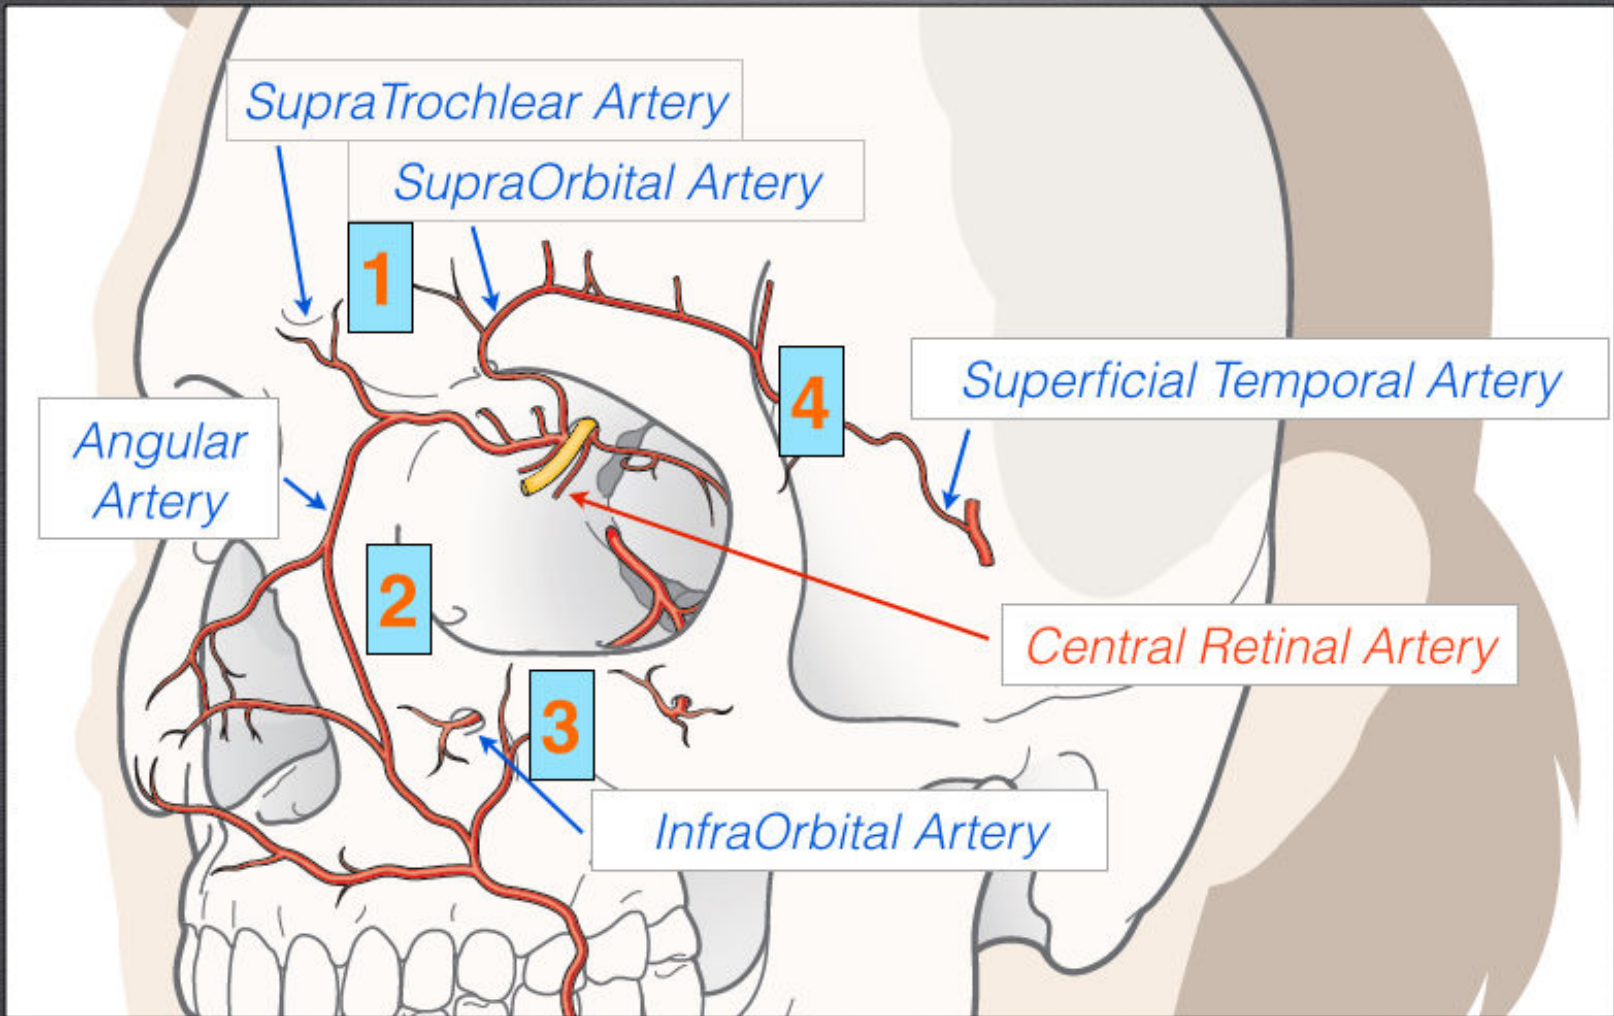

# FACIAL ANATOMY- INTRICATE DETAIL

FACIAL FAT COMPARTMENTS

*Julian De Silva MCD*

# EXPERT CLINIC

Julian De Silva MD  
Biography

- London, Los Angeles & New York
- Oculofacial Plastic Surgery
- Aesthetic Oculofacial Surgery
- Eyelid, Tear Duct, Nose & Neck Aging
- Fellow, American Society of Oculofacial Plastic Surgeons, RCT